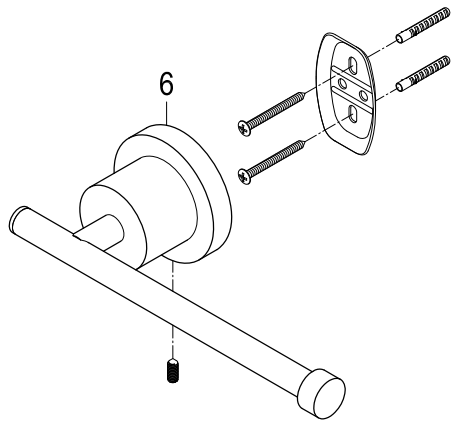

# BAH821330478MB,C,PB,ORB,PN,SB,SN

## 5-Piece Bathroom Accessory Set

Part #	QTY
1.	12
2.	6
3.	12
4.	1
5.	6
6.	1
7.	1
8.	2
9.	1
10.	2

Toilet Paper Holder

Towel Ring

Robe Hook

30" Dual Towel Bar