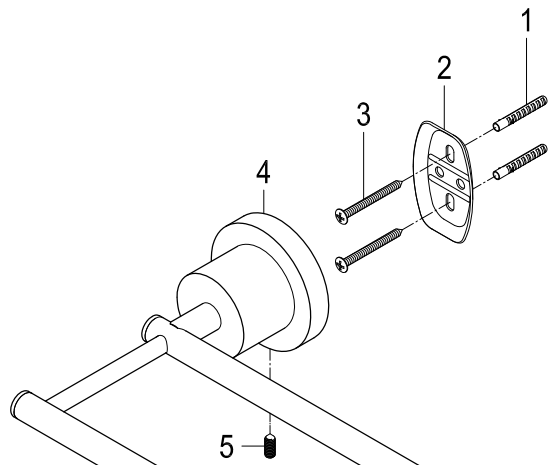

# BAH821330478MB,C,PB,ORB,PN,SB,SN

## 5-Piece Bathroom Accessory Set

Part #	QTY
1.	12
2.	6
3.	12
4.	1
5.	6
6.	1
7.	1
8.	2
9.	1
10.	2

Toilet Paper Holder

Towel Ring

Robe Hook

30" Dual Towel Bar