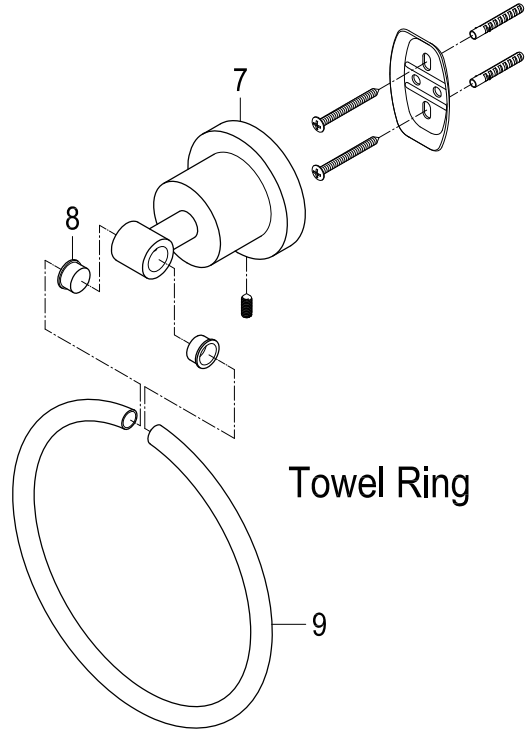

# BAH821330478MB,C,PB,ORB,PN,SB,SN

## 5-Piece Bathroom Accessory Set

Part #	QTY
1.	12
2.	6
3.	12
4.	1
5.	6
6.	1
7.	1
8.	2
9.	1
10.	2

Toilet Paper Holder

Towel Ring

Robe Hook

30" Dual Towel Bar